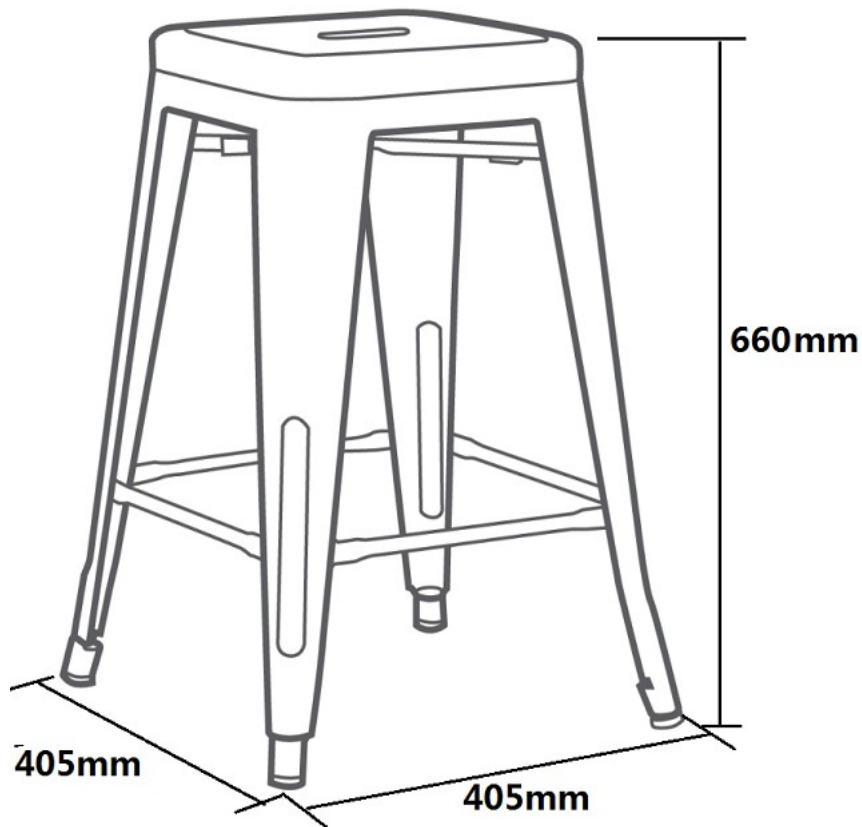

ASSEMBLY INSTRUCTION

HARZ 66CM STOOL

ITEM CODE 72164

Imported by Amart Furniture Pty Ltd, Qld, Brisbane Australia.

For any assistance with assembly or for missing parts please phone

Amart Furniture, Customer Service Free call 1800 351 084